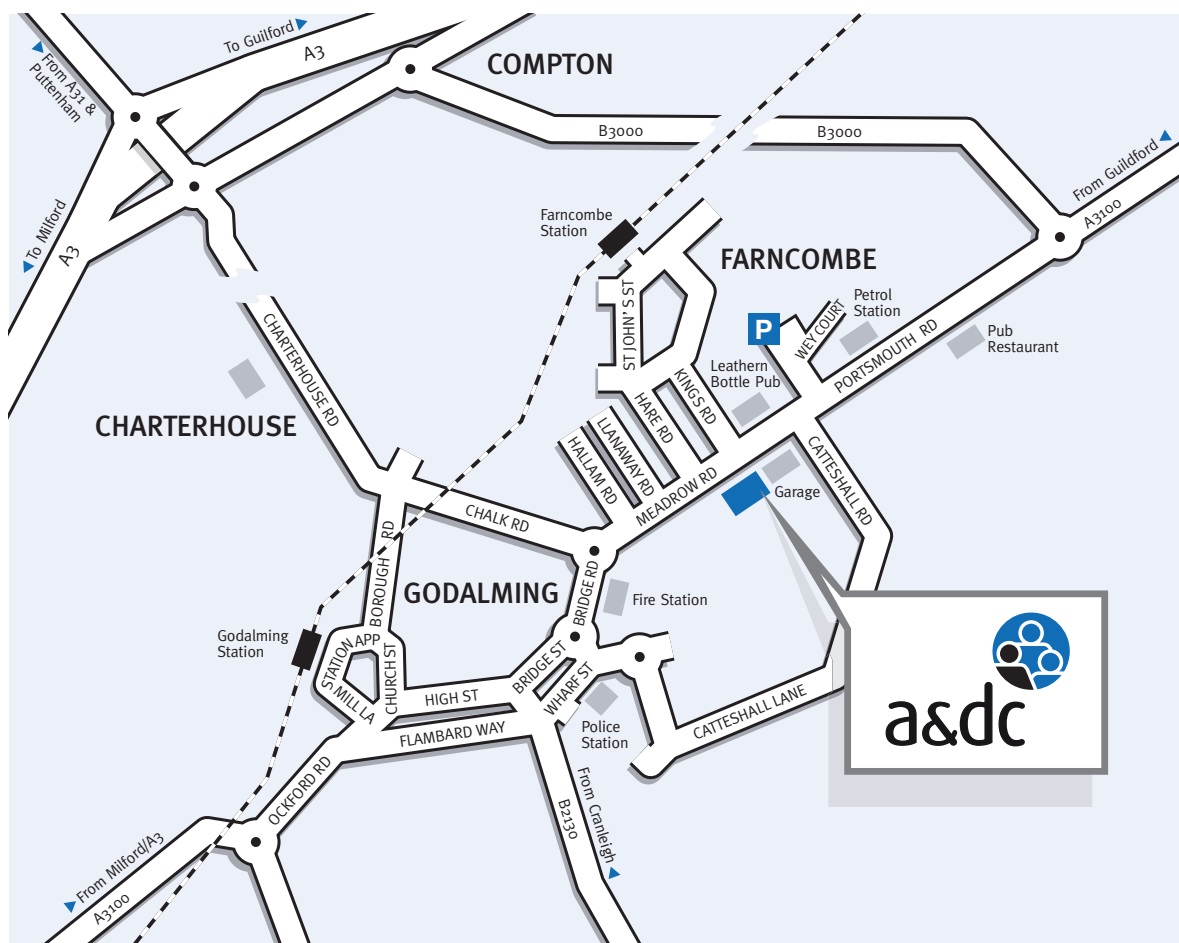

a&dc
your partner
in people strategy

How to find us

3 Lammas Gate, Meadow, Godalming, Surrey, GU7 3HT
Telephone: 01483 860898 Fax: 01483 860885
Email: info@adcltd.co.uk Web: adcltd.co.uk

BY CAR: From the A3, take B3000 sign posted Godalming. Continue through Compton for 1.5 miles to arrive at a roundabout. Turn right onto A3100. Continue for .75 mile. A&DC is on the left immediately after the pelican crossing. Unfortunately there is limited parking, however there is a public car park on the right hand side of the road just past the petrol station. This is a pay and display car park and costs £2.50 for the day.

BY TRAIN: From Waterloo in the direction of Portsmouth, straight through Guildford to Farncombe. This takes about 45 minutes (fast train), and Farncombe station is about a 5 minute walk from A&DC.